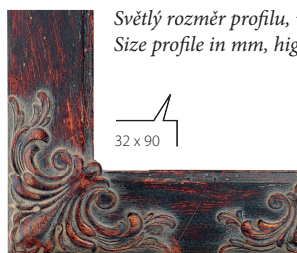

Traditional gilded and patinated frames made of massive pine or spruce wood for the perfect final look of mirrors, pictures and photographs.

These frames are offered in basic dimensions, but can also be had in super-size dimensions. Finishes, decorations as well as shade variations are available in a rich palette of options.